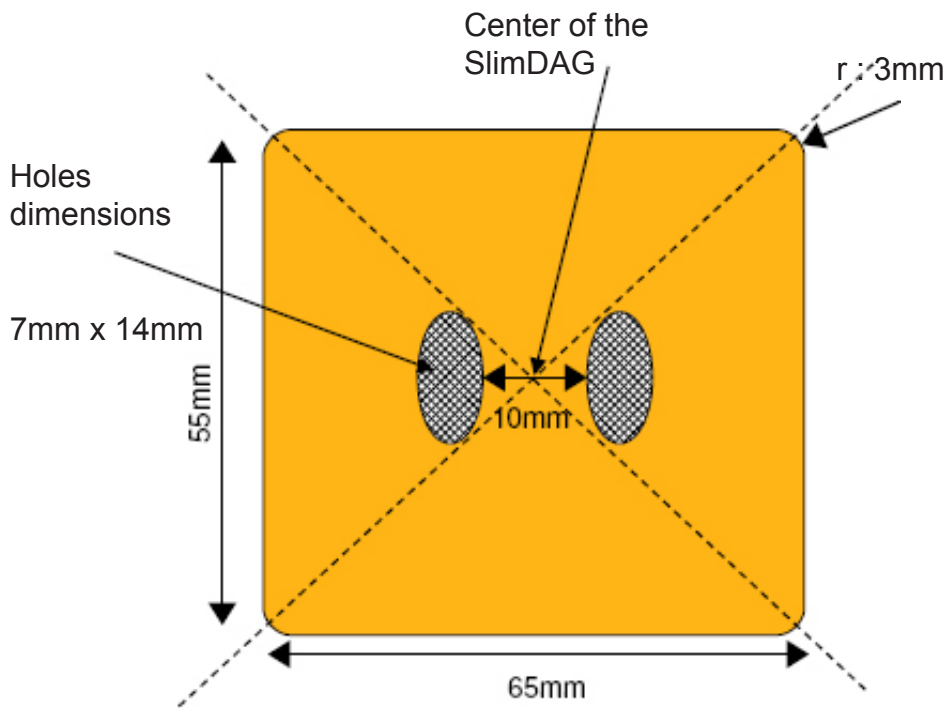

# SLIMDAG

SlimDAG is a passive transponder, tied up on the shoe. It has been specially designed for running races and used with mat antennas laid on the floor of the detection line.

The SlimDAG can be:

- disposable
- reusable

## Specifications

Dimensions: 5.5cm x 6.5 cm  
Frequency: 13,56MHz  
Norms: CE/FCC/ARIB